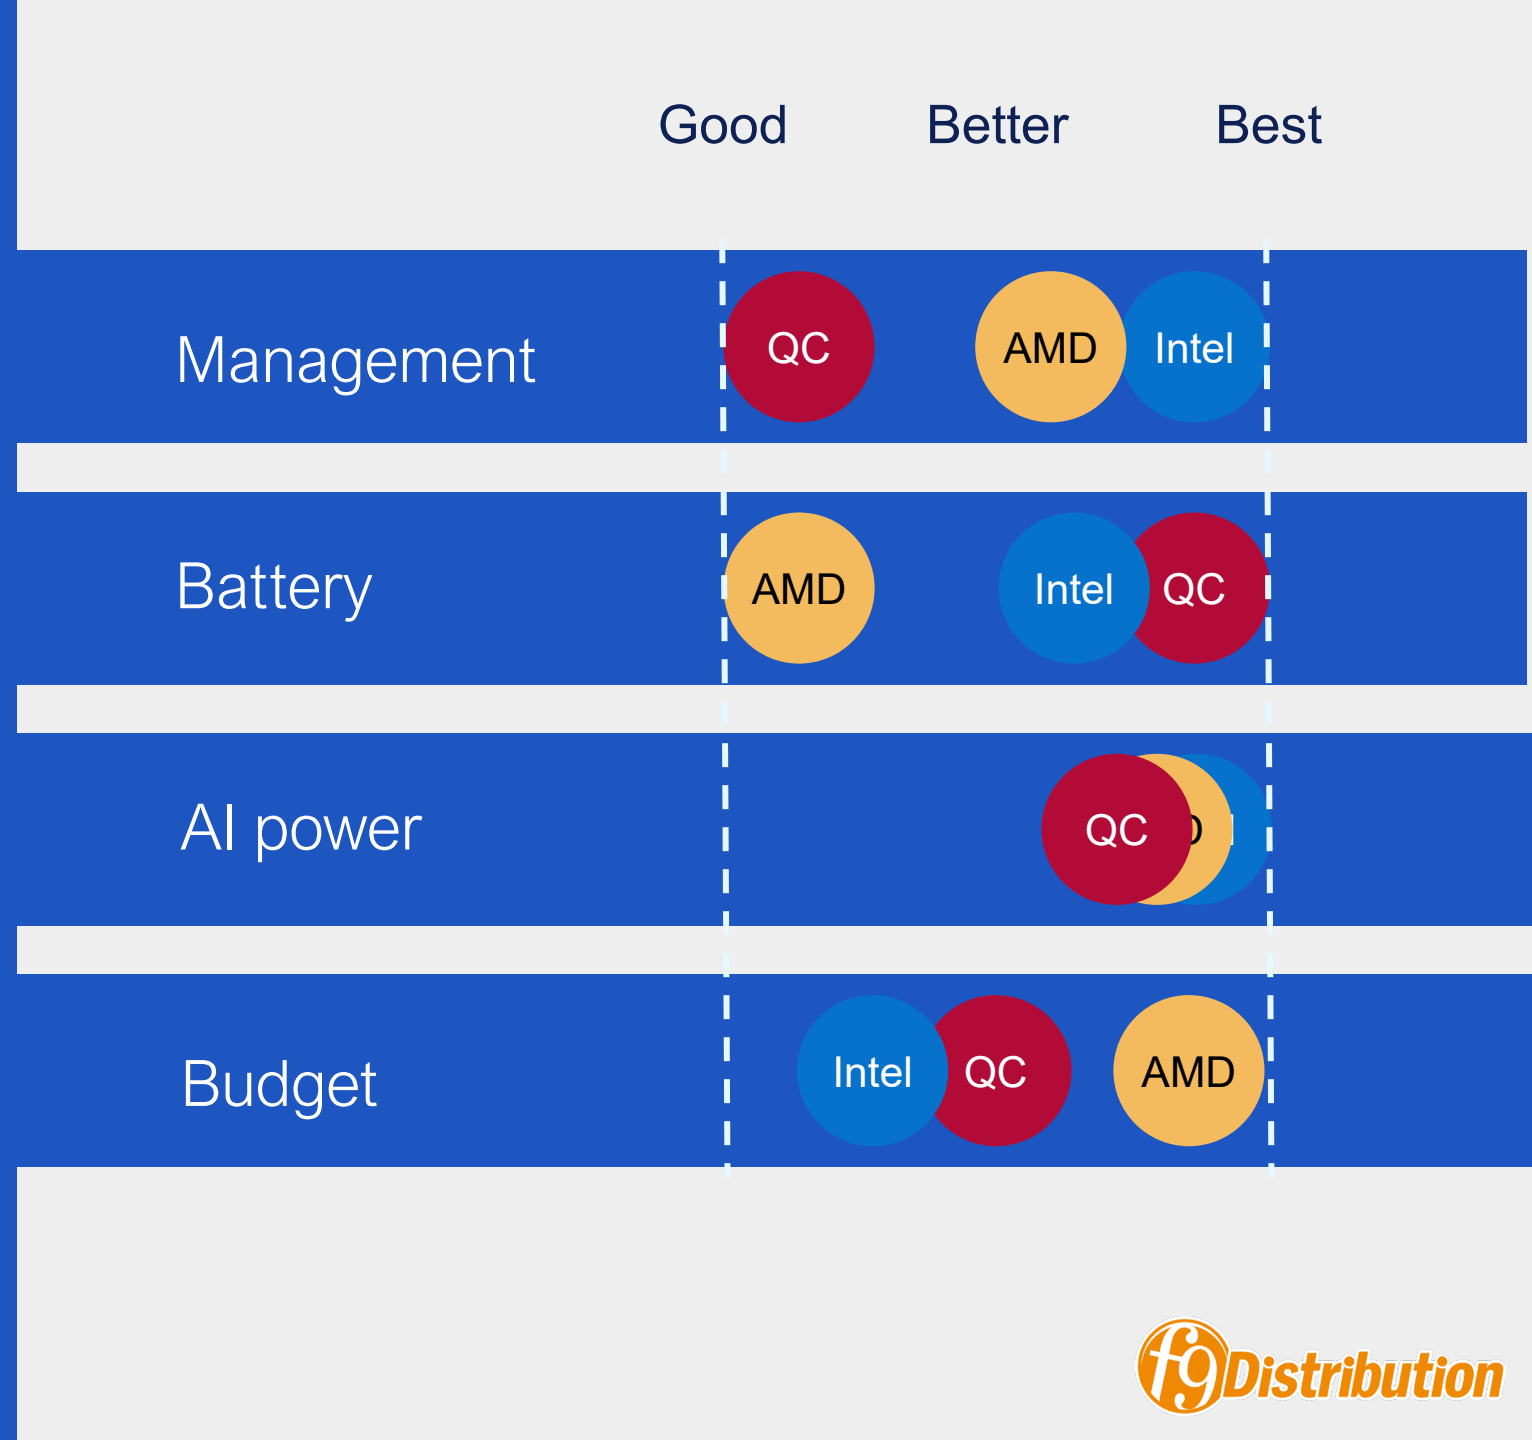

Which silicon vendor is right for me?

Select based on what is the most important for end user!