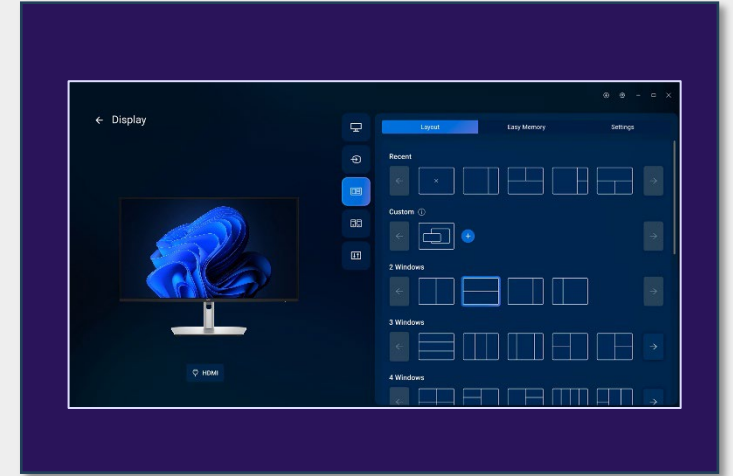

Advanced features

ComfortView Plus
Dell Display and Peripheral Manager
Docking options /w daisy chain