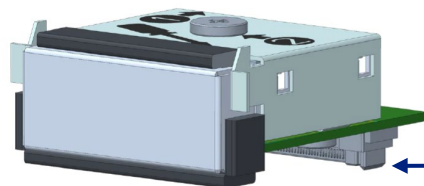

Optional Modules

New Design

Eliminates cables

Assembles easily by hand

Ensures reliable mating force

Meets diverse application needs

Available on Tower, Slim, and Micro

Universal design supporting Dell Pro DT and Pro Max DT

New Design, via 70-pin connector*

*Legacy serial module is continued to be supported via cable.

Option Module		Tower Plus	Slim Plus	Micro Plus	Tower	Slim	Micro	Delivery
TBT4 (40 Gbps) + USB-C 3.2 Gen 2 (10 Gbps, data)		✓ (no power input)	✓ (no power input)	✓ (no power input)	✗	✗	✗	FI: Factory Installed CK: Cus Kit
USB-C with DisplayPort Alt Mode		✓ (no power input)	✓ (no power input)	✓ (no power input)	✓ (no power input)	✓ (no power input)	✓ (100W power input)	
HDMI 2.1		✓	✓	✓	✓	✓	✓	
DisplayPort 2.1		✓	✓	✓	✓	✓	✓	
5GbE LAN NIC		✓	✓	✓	✗	✗	✗	FI & CK on Tower & Micro (Intel)
2x USB-A 3.2 Gen 2 (10 Gbps)		✓	✓	✓	✓	✓	✓	FI only on Slim (Intel) & All AMD
VGA		✓	✓	✓	✓	✓	✓	
Serial Port (*Legacy) (via connector)		✓ (*Legacy)	✓ (*Legacy)	✓ (via connector)	✓ (*Legacy)	✓ (*Legacy)	✓ (via connector)	
PS/2 Serial Port		✗	✗	✓	✗	✗	✓	
5GbE Optical Fiber (Peer to Peer)* (offline only)		✓	✓	✓	✗	✗	✓	

*Note: Supports up to 5Gbps connectivity via peer-to-peer transmission. Actual speed via network depends on equipment compatibility, requiring both transceiver and switch at the same maximum speed..