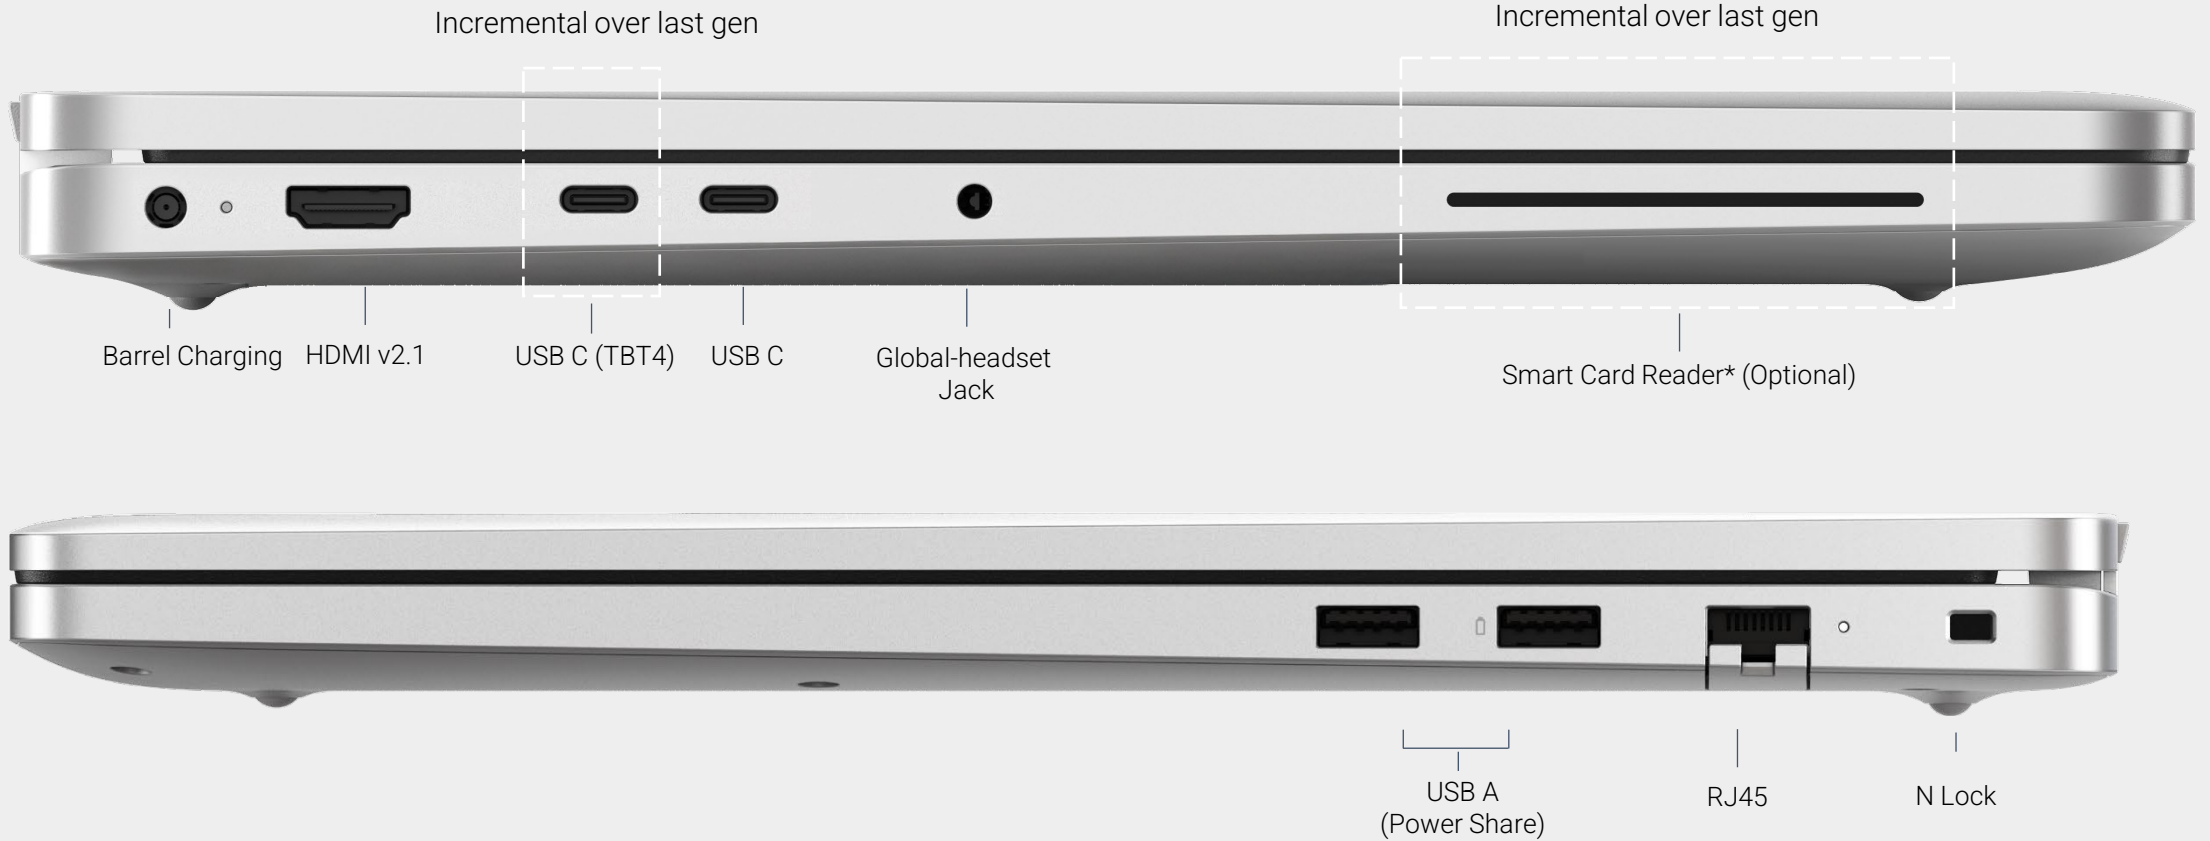

AI PC

10+ TOPS

No AI

No NPU

Dual Color & Finish

Material	PC+ABS	PC+ABS
Finish	Textured	Metallic (Painted)
Color	Magnetite	Platinum Silver
CPU	Intel RPL, RPL-R (no vPro option) AMD HWK1 and HWK2	Intel ARL (w/ vPro option) AMD KRK
Feature	Camera: HD, FHD, FHD+IR	Camera: FHD & FHD + IR, Smart Card Reader w/ CV3+*

Ports

Dell Pro laptops with Smart Card reader + Estonian KB available as of 31st March 2026!

Which silicon vendor is right for me?

Select based on what is the most important for end user!

A photograph of two students in a science laboratory. In the foreground, a young man with light brown hair is looking intently at a white digital microscope. He is adjusting a knob on the base of the microscope. To his right, a black Dell laptop is open on the desk, displaying a close-up image of a green leaf. In the background, another student with dark hair is also working with a microscope. The scene is brightly lit, suggesting a classroom or lab environment.